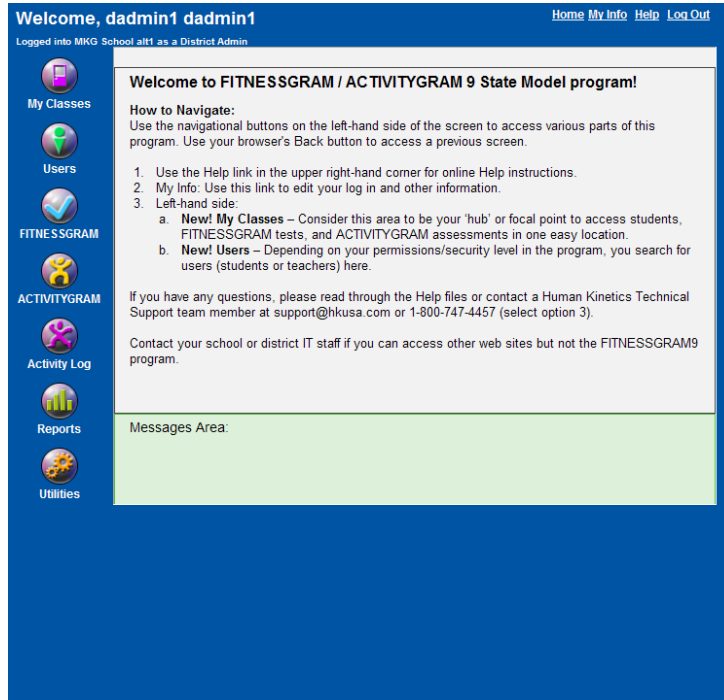

Type in your Password →

State: Illinois  
District: MKG District alt 1  
School: MKG School alt 1  
User Name: dadmin1  
Password:  [Forgot Password](#)  
 Remember me

**Log In Now**

Presented by  
The Cooper Institute

Published by  
HUMAN KINETICS

© 2010 Human Kinetics, Inc.

Select the Utilities Menu option.

Click the Administration button to access the admin area.

Click on the Manage Schools button to add, edit, or maintain your list of schools.