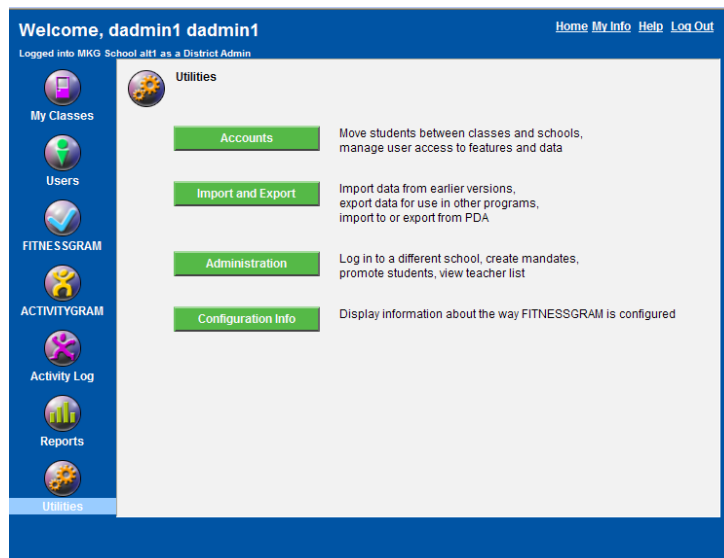

Click the Administration button to access the admin area.