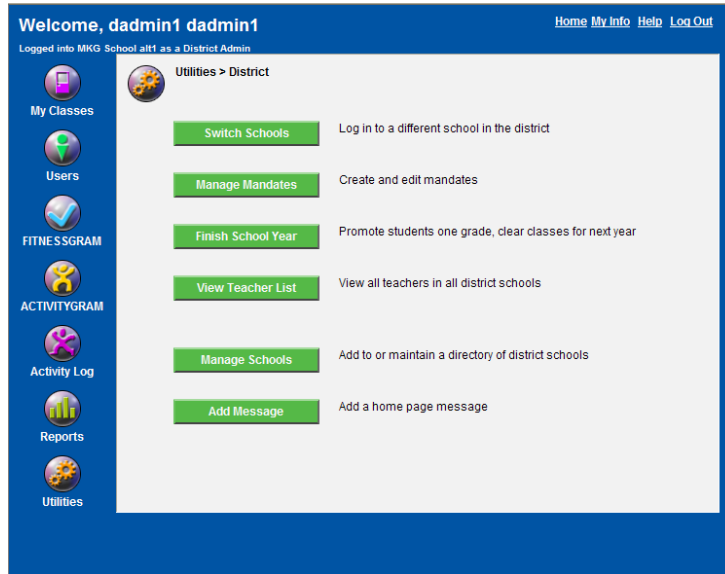

Published by  
HUMAN KINETICS

© 2010 Human Kinetics, Inc.

Select the Utilities Menu option.

Click the Administration button to access the admin area.

Click on the Manage Schools button to add, edit, or maintain your list of schools.

Click the Create button to add a new school name to your list.

Note: You will need an available license for another school in order to add a new school name.

Fill in the school information and click the Save button.